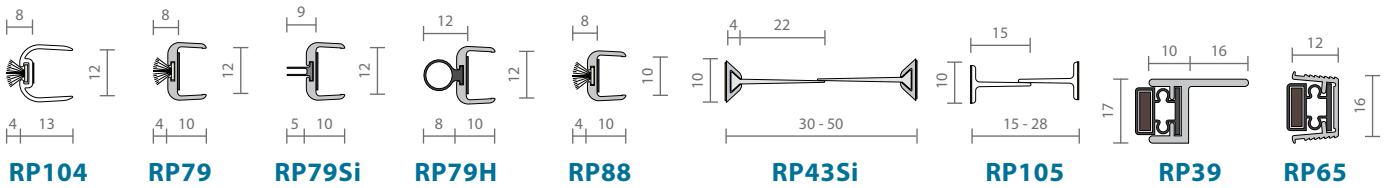

Door Frame / Perimeter Seals

p.74

Astragals (Meeting Stiles Seals)

p.89 - p.94

Weather Stripping - Silicon RP500 Series and TPE RP600 Series

p.95 - 97