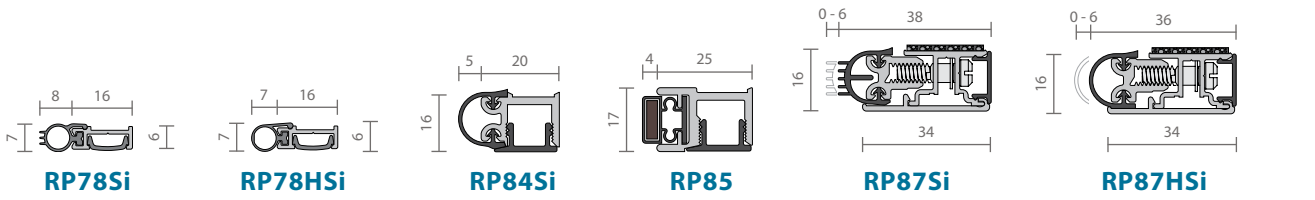

Door Frame / Perimeter Seals

p.74

Astragals (Meeting Stiles Seals)

p.89 - p.94

Weather Stripping - Silicon RP500 Series and TPE RP600 Series

p.95 - 97