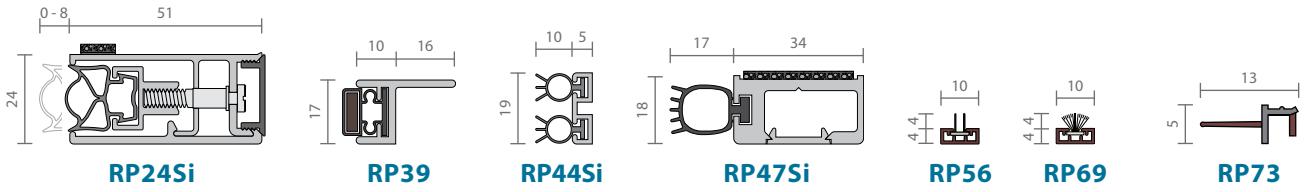

Door Frame / Perimeter Seals

p.74

Astragals (Meeting Stiles Seals)

p.89 - p.94

Weather Stripping - Silicon RP500 Series and TPE RP600 Series

p.95 - 97