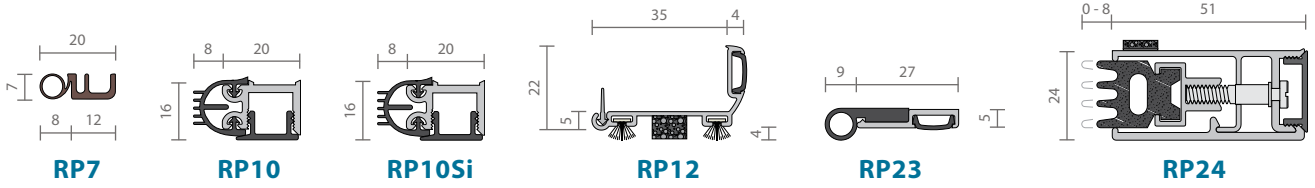

Door Frame / Perimeter Seals

p.74

Astragals (Meeting Stiles Seals)

p.89 - p.94

Weather Stripping - Silicon RP500 Series and TPE RP600 Series

p.95 - 97