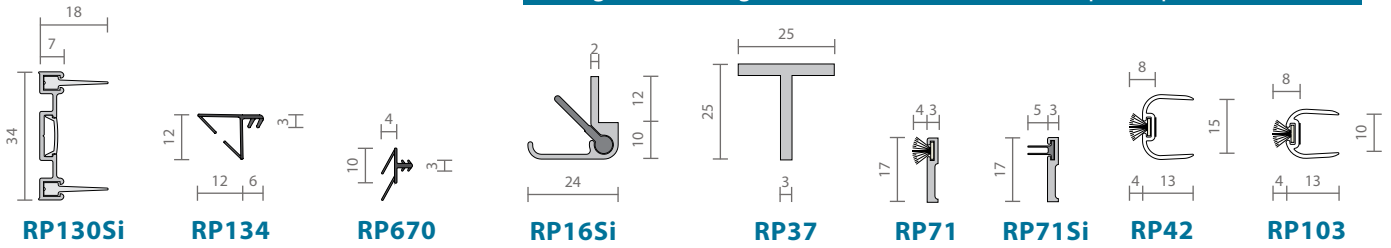

Door Frame / Perimeter Seals

p.74

Astragals (Meeting Stiles Seals)

p.89 - p.94

Weather Stripping - Silicon RP500 Series and TPE RP600 Series

p.95 - 97