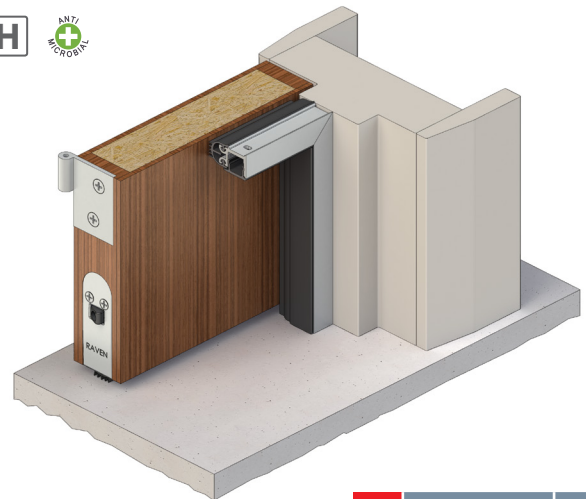

RP94Si RP8Si

Test	Door Thickness	STC	Rw
022	44mm	30	30

RP94Si RP99Si

Test	Door Thickness	STC	Rw
023	44mm	30	30

RP120 RP8Si

Test	Door Thickness	STC	Rw
024	44mm	31	31

RP10 / RP10Si RP99Si

Test	Door Thickness	STC	Rw
012	44mm	32	32

RP10 / RP10Si RP99Si

Test	Door Thickness	STC	Rw
013	44mm	33	32

RP10Si RP127Si

Test	Door Thickness	STC	Rw
066	48mm	32	32