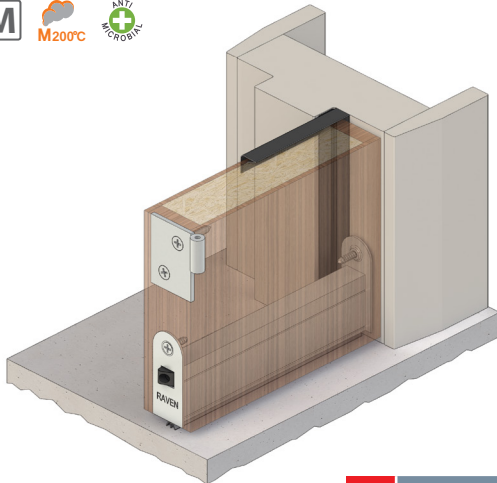

RP94Si RP8Si

Test	Door Thickness	STC	Rw
022	44mm	30	30

RP94Si RP99Si

Test	Door Thickness	STC	Rw
023	44mm	30	30

RP120 RP8Si

Test	Door Thickness	STC	Rw
024	44mm	31	31

RP10 / RP10Si RP99Si

Test	Door Thickness	STC	Rw
012	44mm	32	32

RP10 / RP10Si RP99Si

Test	Door Thickness	STC	Rw
013	44mm	33	32

RP10Si RP127Si

Test	Door Thickness	STC	Rw
066	48mm	32	32