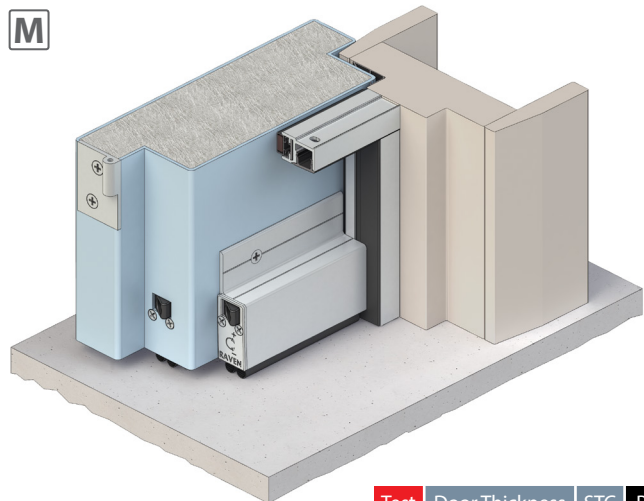

RP85 RP124 RP127Si RP126Si

Test	Door Thickness	STC	Rw
057	68mm	46	46

Noise - Acoustic