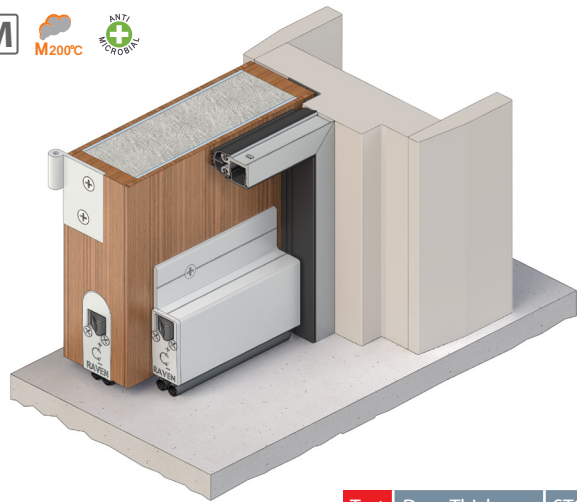

RP10Si RP124 RP127Si RP126Si

Test	Door Thickness	STC	Rw
055	48mm	45	45