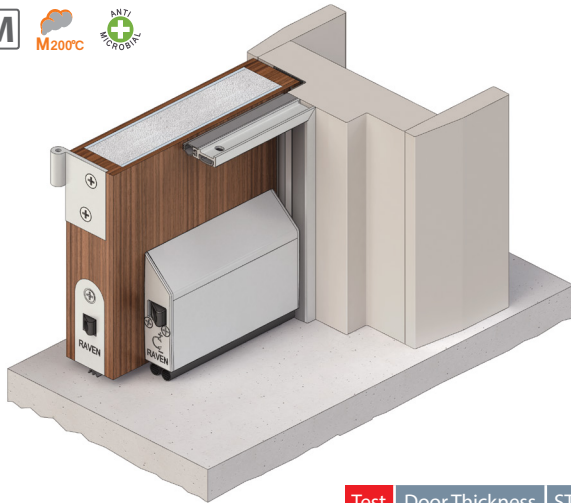

RP78Si RP124 RP8Si RP128Si

Test	Door Thickness	STC	Rw
094	35mm	43	43