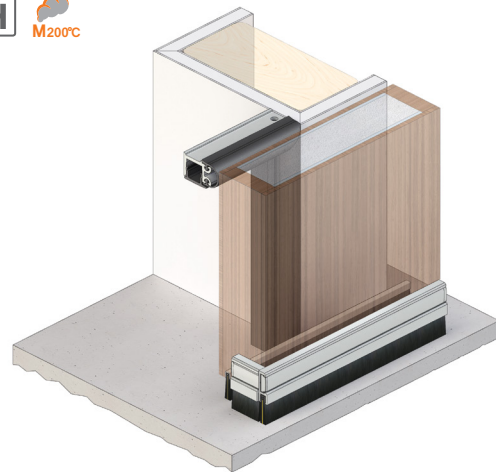

RP94Si RP8Si

Test	Door Thickness	STC	Rw
026	40mm	38	38

RP530 RP70

Test	Door Thickness	STC	Rw
099	50mm	44	44

RP78Si RP120 RP70 RP71 + RP393Si gasket

Test	Door Thickness	STC	Rw
100	54mm	52	52

RP84Si RP51F RP52F

Test	Door Thickness	STC	Rw
063	35mm	29	31

RP10Si RP51F RP52F

Test	Door Thickness	STC	Rw
061	35mm	34	34

RP71Si RP71Si RP96

Test	Door Thickness	STC	Rw
101	50mm	35*	35

*STC Estimation